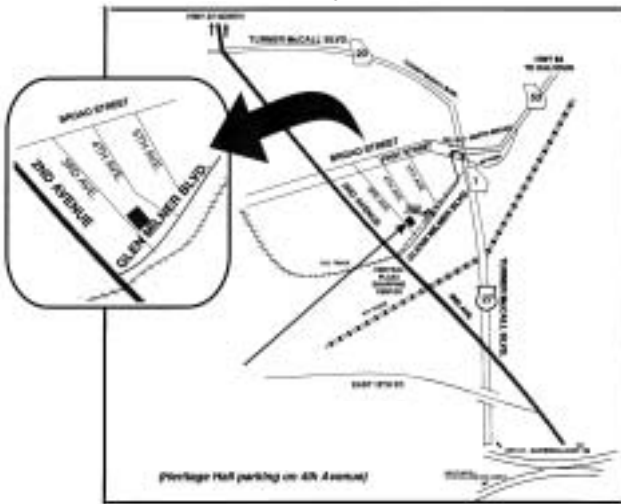

GEORGIA HIGHLANDS COLLEGE

HERITAGE HALL

Georgia Highlands College - Heritage Hall, Downtown
415 E. Third Ave., at Glenn Milner Blvd.
Rome, Georgia 30161