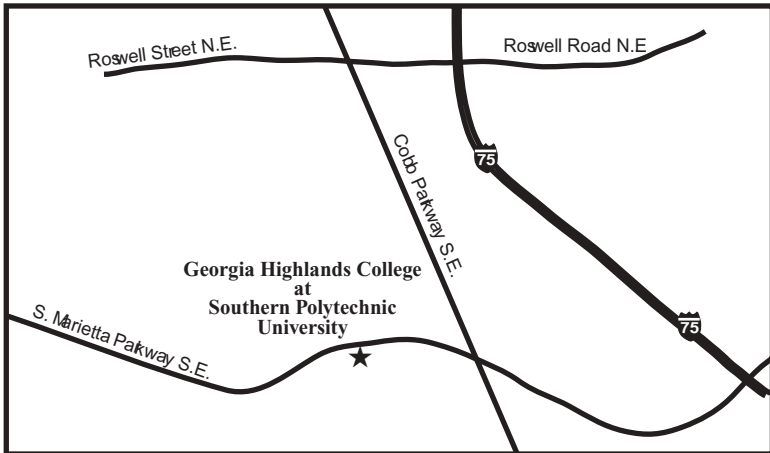

GEORGIA HIGHLANDS COLLEGE

GHC at MARIETTA

Georgia Highlands College Office
Southern Polytechnic University
1100 South Marietta Parkway
Marietta, Georgia 30060