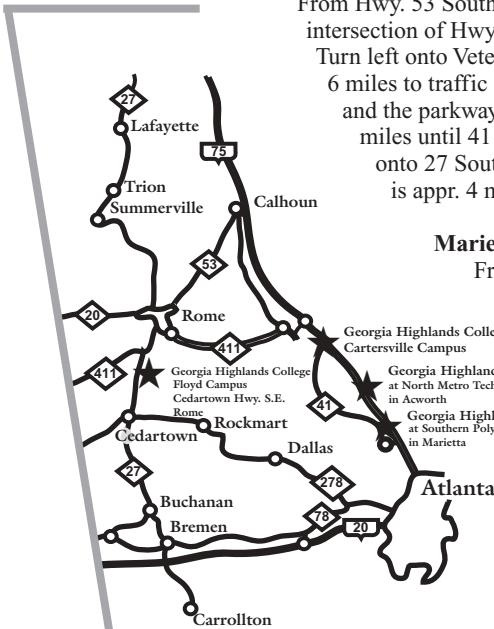

Marietta to Floyd Campus

From I-75 North, take Exit 290. Take left at exit ramp and watch for signs for Hwy. 411 South. Turn right onto Hwy. 411 South and proceed appr. 25 miles to Rome. Hwy. 411 turns into Hwy 27. Bear left at this junction onto Hwy. 27 South. Georgia Highlands College is appr. 4 miles on the left.