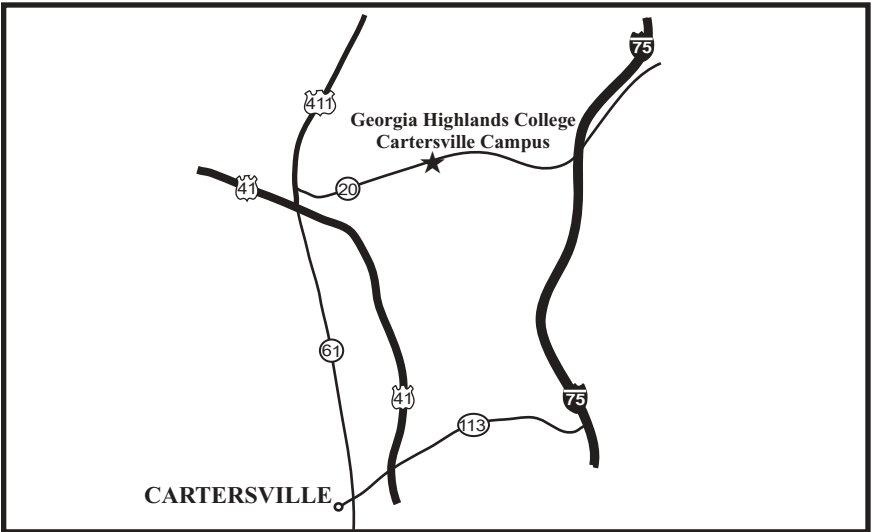

Marietta to Floyd Campus

From I-75 North, take Exit 290. Take left at exit ramp and watch for signs for Hwy. 411 South. Turn right onto Hwy. 411 South and proceed appr. 25 miles to Rome. Hwy. 411 turns into Hwy 27. Bear left at this junction onto Hwy. 27 South. Georgia Highlands College is appr. 4 miles on the left.

GEORGIA HIGHLANDS COLLEGE

CARTERSVILLE CAMPUS

Georgia Highlands College - Cartersville Campus
5441 Highway 20, N.E.
Cartersville, Georgia 30121

From Rome to Cartersville Campus

Go north on Cartersville Road (U.S. 411) for approximately 19 miles. Turn left onto Route 41 North/GA 3 North. Go 2.5 miles, then take the exit ramp to GA 20 East (toward GA 61/US 411 North). Bear right at the fork to get onto Route 20. Georgia Highlands College is about one mile down the road on the left.

From Rockmart to Cartersville Campus

From Route 27 (Shorter Avenue) merge onto US 411 N/GA 20 E toward Cartersville. Exit onto US 41 S/US 411 N/GA 3 S/GA 20 E after 18.5 miles. At the bottom of the ramp, turn left. Turn right at the first light, onto GA 20. Georgia Highlands is about one mile on the left.

From I-20 East, take I-285 North to I-75 North (Chattanooga/Marietta) and follow directions for I-75 North.

From I-20 West, take I-75N/I-85N Connector to I-75 North (Chattanooga/Marietta) and follow directions for I-75 North.