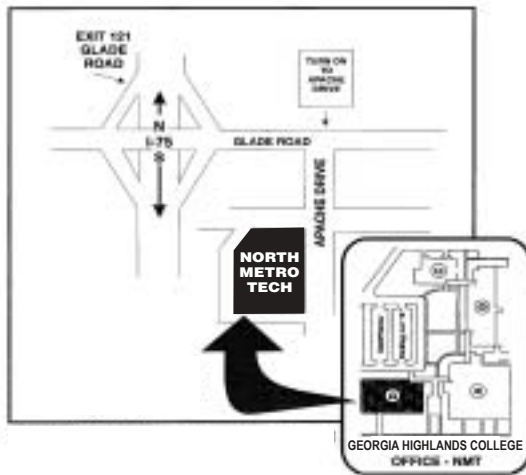

GEORGIA HIGHLANDS COLLEGE

GHC AT ACWORTH

Georgia Highlands College Office
Room 207 F. Technical Building
North Metro Technical Institute
5198 Ross Street
Acworth, Georgia 30102